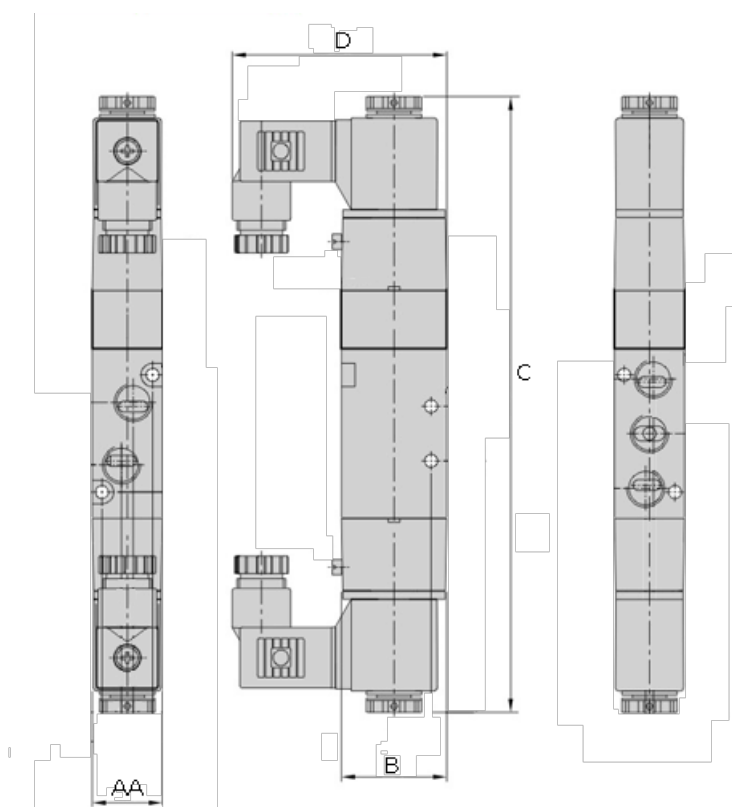

# Data Sheet

Article number: 584V230P08AG

Description: Solenoid Valve, type 4V230P08AG  
port 1/4" 5/3 - pressure center, AC230V

## Measures

AA	= 22
B	= 35
C	= 190.0
d	= 66.7
Port exit	= G 1/4"
Port supply and blowdown	= G 1/8"
Voltage	= 230 VAC